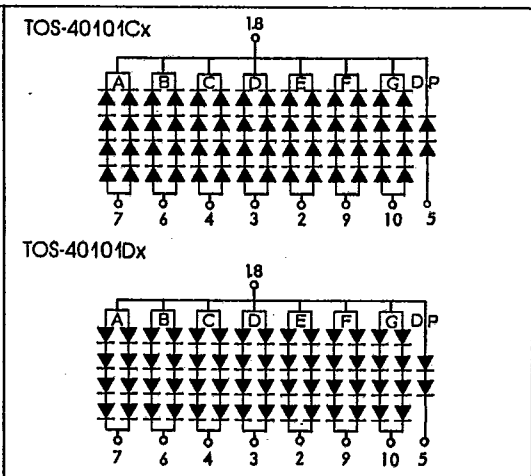

4.00 INCH SINGLE DIGIT

**NUMERIC DISPLAYS**

Series	Model No.	Material	Color	C.C. or C.A.
TOS-40101Ax	TOS-40101AR	GaAsP/GaP	RED	Common
	TOS-40101AH	GaAsP/GaP	H-RED (EFF)	
	TOS-40101AG	GaP	GREEN	
	TOS-40101AY	GaAsP/GaP	YELLOW	Cathode
	TOS-40101AE	GaAsP/GaP	ORANGE	
TOS-40101Bx	TOS-40101BR	GaAsP/GaP	RED	Common
	TOS-40101BH	GaAsP/GaP	H-RED (EFF)	
	TOS-40101BG	GaP	GREEN	
	TOS-40101BY	GaAsP/GaP	YELLOW	Anode
	TOS-40101BE	GaAsP/GaP	ORANGE	
Series	Model No.	Material	Color	C.C. or C.A.
TOS-40101Cx	TOS-40101CR	GaAsP/GaP	RED	Common
	TOS-40101CH	GaAsP/GaP	H-RED (EFF)	
	TOS-40101CG	GaP	GREEN	
	TOS-40101CY	GaAsP/GaP	YELLOW	Cathode
	TOS-40101CE	GaAsP/GaP	ORANGE	
TOS-40101Dx	TOS-40101DR	GaAsP/GaP	RED	Common
	TOS-40101DH	GaAsP/GaP	H-RED (EFF)	
	TOS-40101DG	GaP	GREEN	
	TOS-40101DY	GaAsP/GaP	YELLOW	Anode
	TOS-40101DE	GaAsP/GaP	ORANGE	