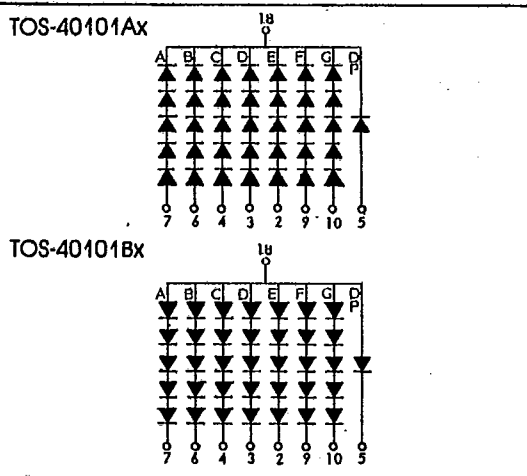

4.00 INCH SINGLE DIGIT

**NUMERIC DISPLAYS**

Series	Model No.	Material	Color	C.C. or C.A.
TOS-40101Ax	TOS-40101AR	GaAsP/GaP	RED	Common
	TOS-40101AH	GaAsP/GaP	H-RED (EFF)	
	TOS-40101AG	GaP	GREEN	
	TOS-40101AY	GaAsP/GaP	YELLOW	Cathode
	TOS-40101AE	GaAsP/GaP	ORANGE	
TOS-40101Bx	TOS-40101BR	GaAsP/GaP	RED	Common
	TOS-40101BH	GaAsP/GaP	H-RED (EFF)	
	TOS-40101BG	GaP	GREEN	
	TOS-40101BY	GaAsP/GaP	YELLOW	Anode
	TOS-40101BE	GaAsP/GaP	ORANGE	
Series	Model No.	Material	Color	C.C. or C.A.
TOS-40101Cx	TOS-40101CR	GaAsP/GaP	RED	Common
	TOS-40101CH	GaAsP/GaP	H-RED (EFF)	
	TOS-40101CG	GaP	GREEN	
	TOS-40101CY	GaAsP/GaP	YELLOW	Cathode
	TOS-40101CE	GaAsP/GaP	ORANGE	
TOS-40101Dx	TOS-40101DR	GaAsP/GaP	RED	Common
	TOS-40101DH	GaAsP/GaP	H-RED (EFF)	
	TOS-40101DG	GaP	GREEN	
	TOS-40101DY	GaAsP/GaP	YELLOW	Anode
	TOS-40101DE	GaAsP/GaP	ORANGE	