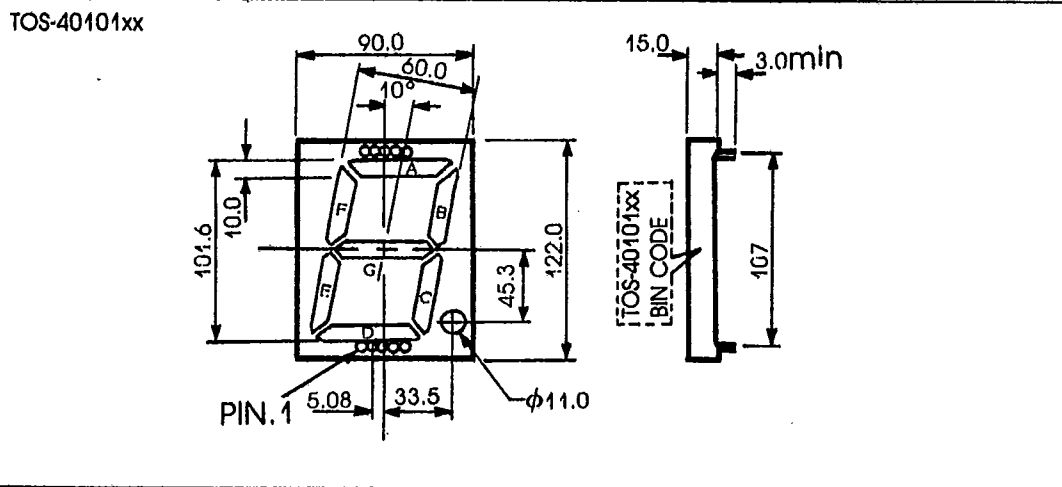

4.00 INCH SINGLE DIGIT

**NUMERIC DISPLAYS**

Series	Model No.	Material	Color	C.C. or C.A.
TOS-40101Ax	TOS-40101AR	GaAsP/GaP	RED	Common
	TOS-40101AH	GaAsP/GaP	H-RED (EFF)	
	TOS-40101AG	GaP	GREEN	
	TOS-40101AY	GaAsP/GaP	YELLOW	Cathode
	TOS-40101AE	GaAsP/GaP	ORANGE	
TOS-40101Bx	TOS-40101BR	GaAsP/GaP	RED	Common
	TOS-40101BH	GaAsP/GaP	H-RED (EFF)	
	TOS-40101BG	GaP	GREEN	
	TOS-40101BY	GaAsP/GaP	YELLOW	Anode
	TOS-40101BE	GaAsP/GaP	ORANGE	
Series	Model No.	Material	Color	C.C. or C.A.
TOS-40101Cx	TOS-40101CR	GaAsP/GaP	RED	Common
	TOS-40101CH	GaAsP/GaP	H-RED (EFF)	
	TOS-40101CG	GaP	GREEN	
	TOS-40101CY	GaAsP/GaP	YELLOW	Cathode
	TOS-40101CE	GaAsP/GaP	ORANGE	
TOS-40101Dx	TOS-40101DR	GaAsP/GaP	RED	Common
	TOS-40101DH	GaAsP/GaP	H-RED (EFF)	
	TOS-40101DG	GaP	GREEN	
	TOS-40101DY	GaAsP/GaP	YELLOW	Anode
	TOS-40101DE	GaAsP/GaP	ORANGE	